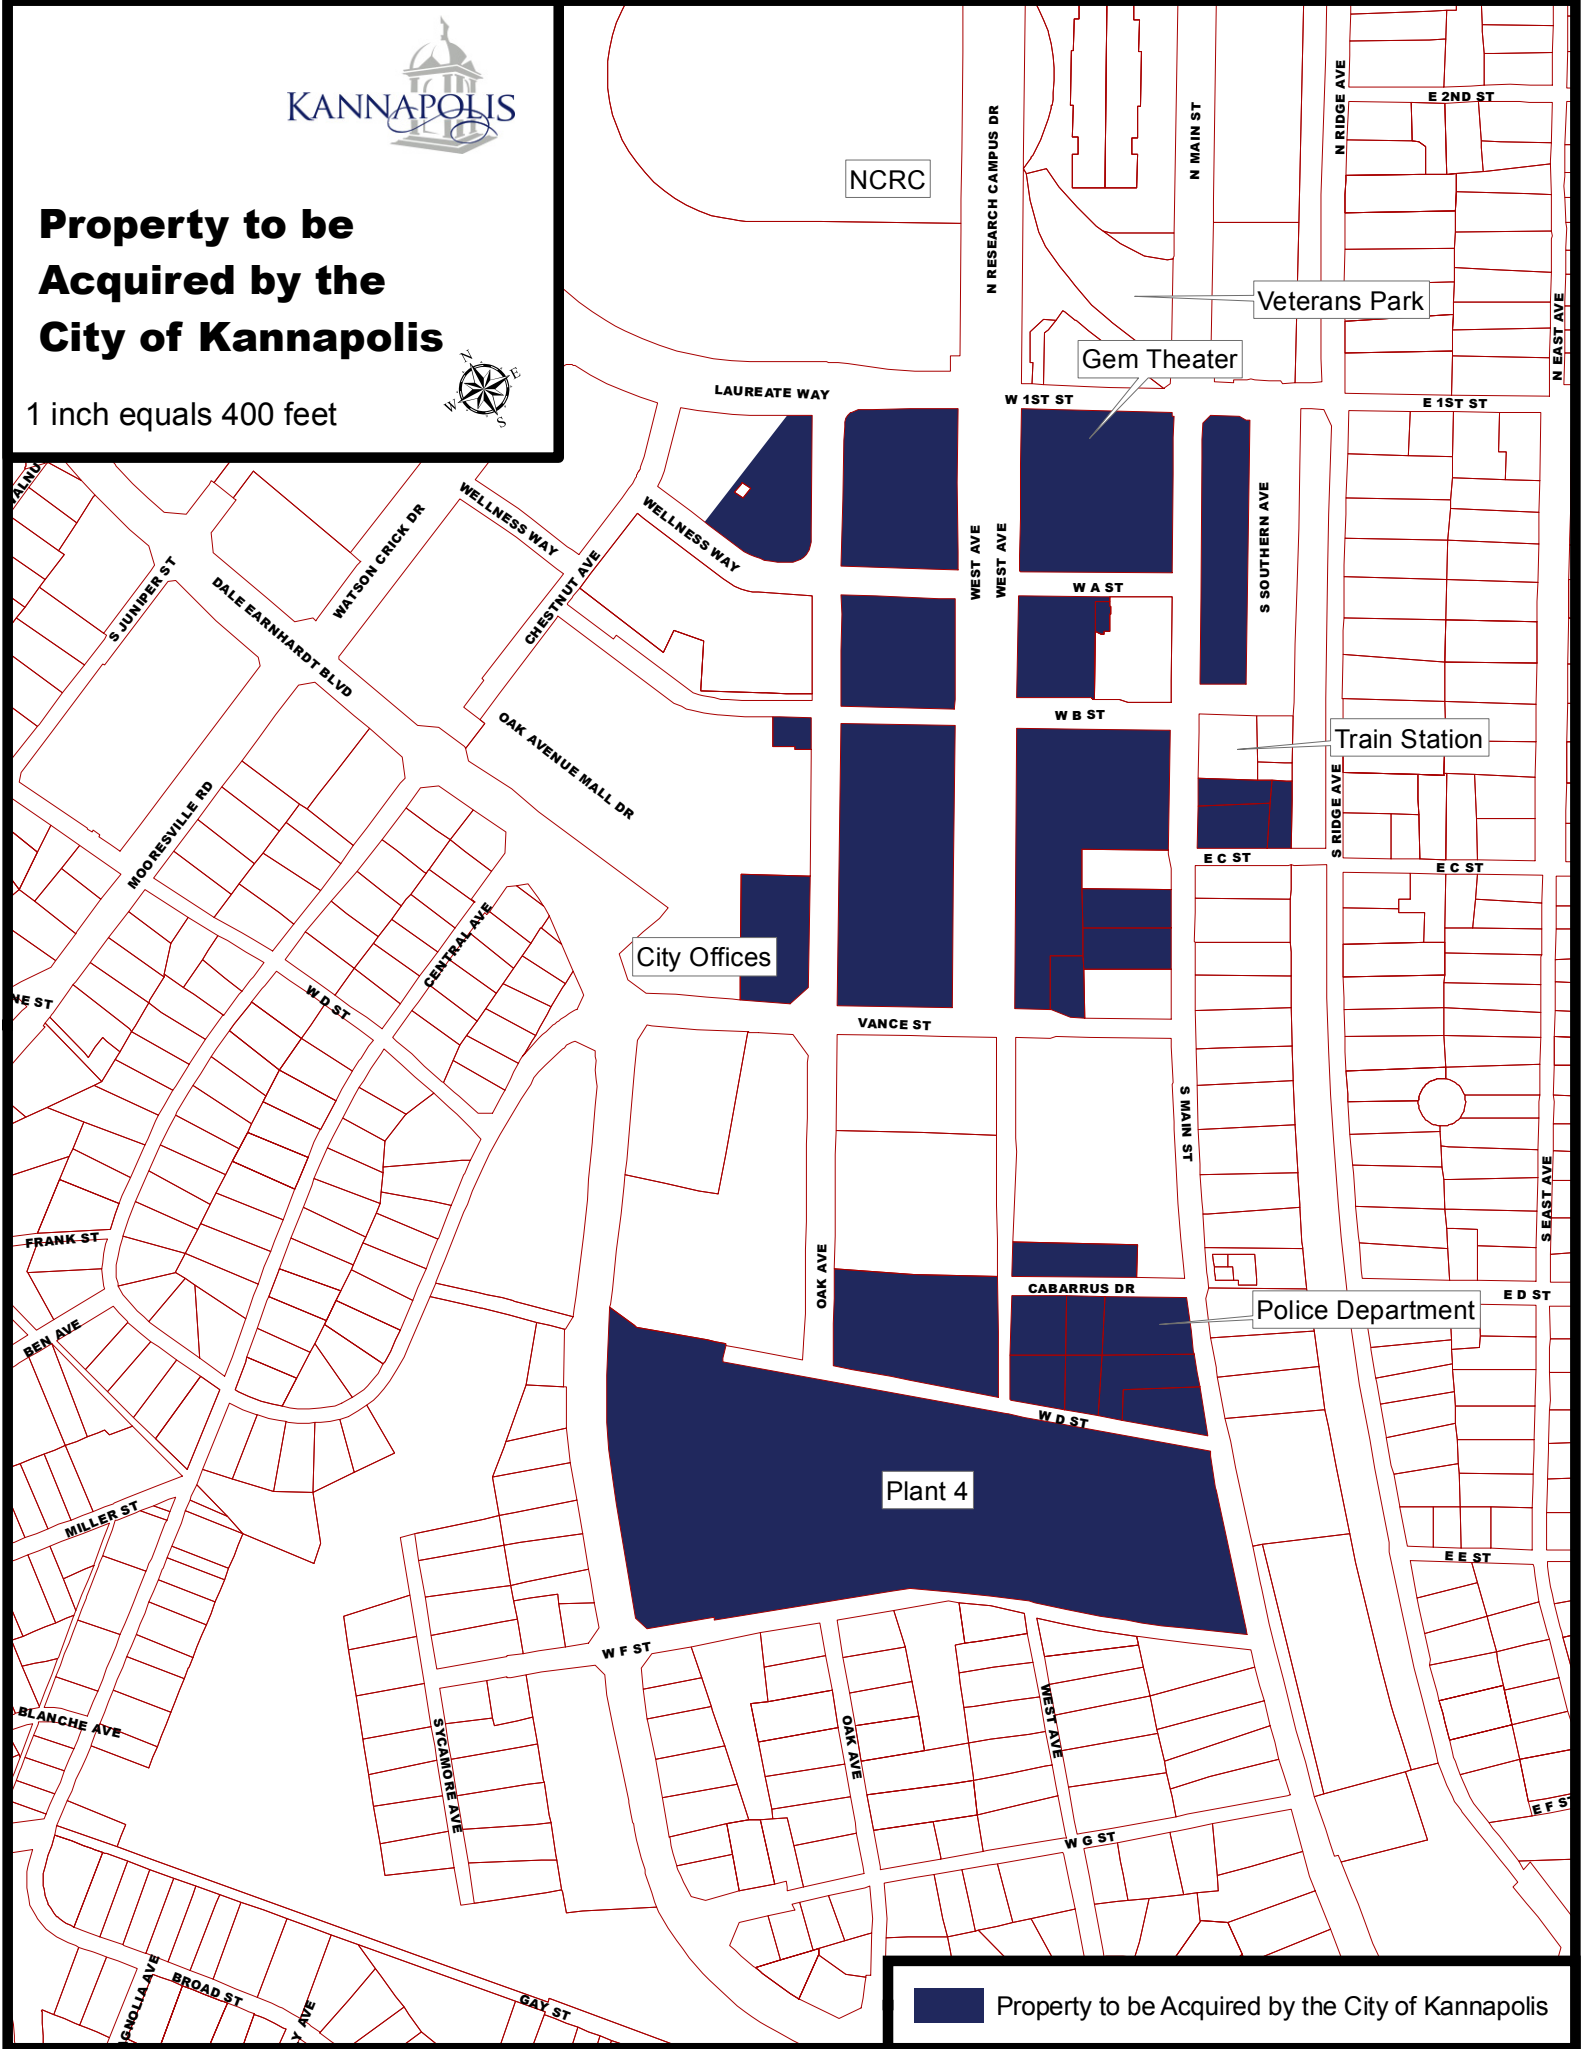

Property to be Acquired by the City of Kannapolis

1 inch equals 400 feet

 Property to be Acquired by the City of Kannapolis